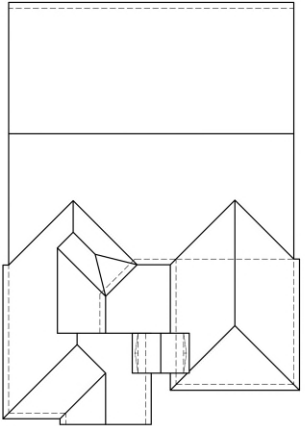

COLOR 3

COLOR 2
(Fascia at sides and rear)

5025-8 ■ 2,582 SQ. FT.

(c) Copyright 2017 PulteGroup, Inc.

CAMINO DE OESTE - 5000 SERIES

11/03/17

ELEVATION 'A'