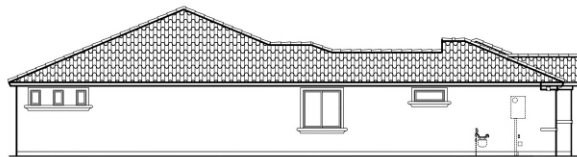

Left Elevation