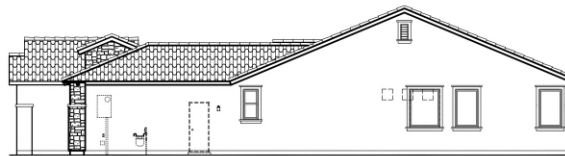

Right Elevation