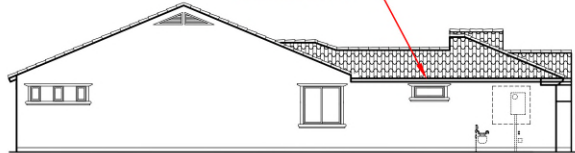

Left Elevation