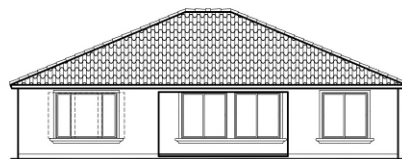

Rear Elevation