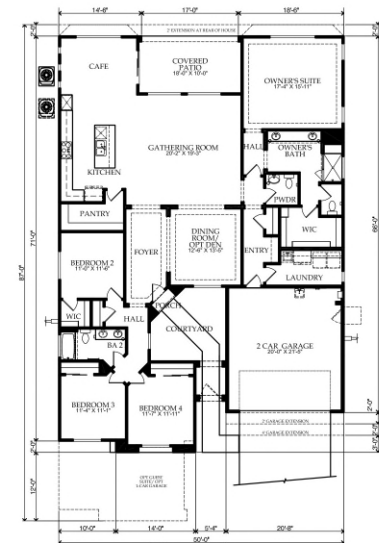

Roof Plan

Floor Plan

5025-8 ■ 2,582 SQ. FT.

(c) Copyright 2017 PulteGroup, Inc.

CAMINO DE OESTE - 5000 SERIES

11/03/17

ELEVATION 'B'