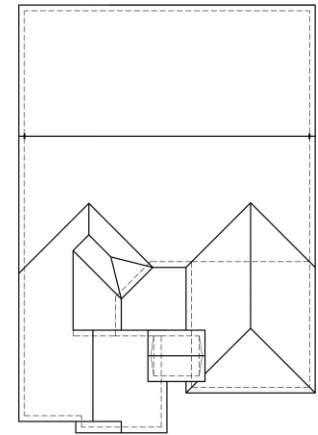

5025-8 ■ 2,582 SQ. FT.

(c) Copyright 2017 PulteGroup, Inc.

CAMINO DE OESTE - 5000 SERIES

11/03/17

ELEVATION 'C'