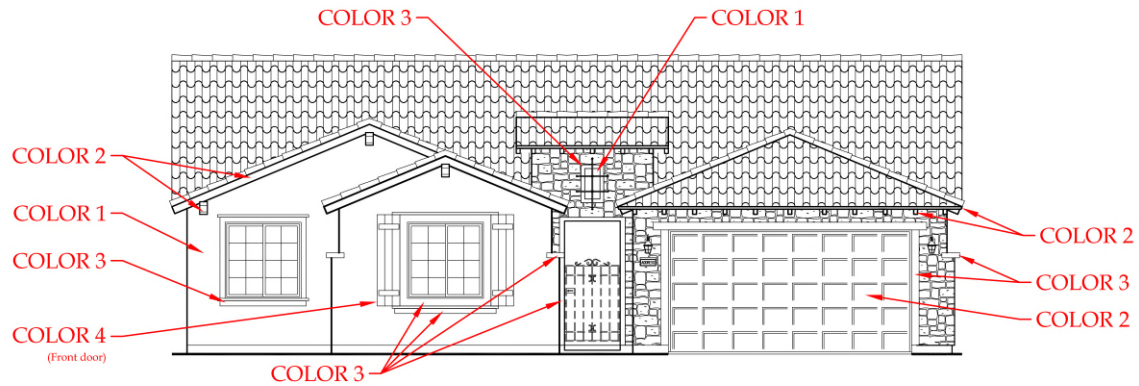

Left Elevation