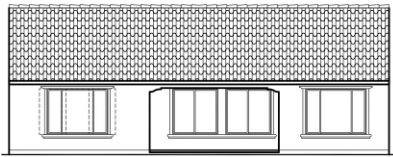

Rear Elevation