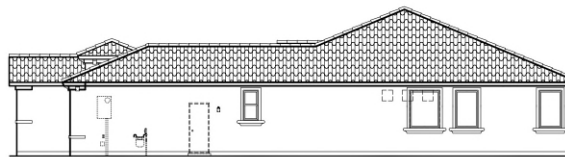

Right Elevation