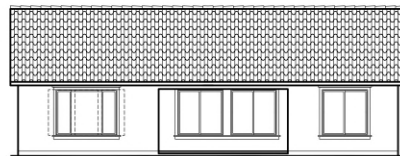

Rear Elevation