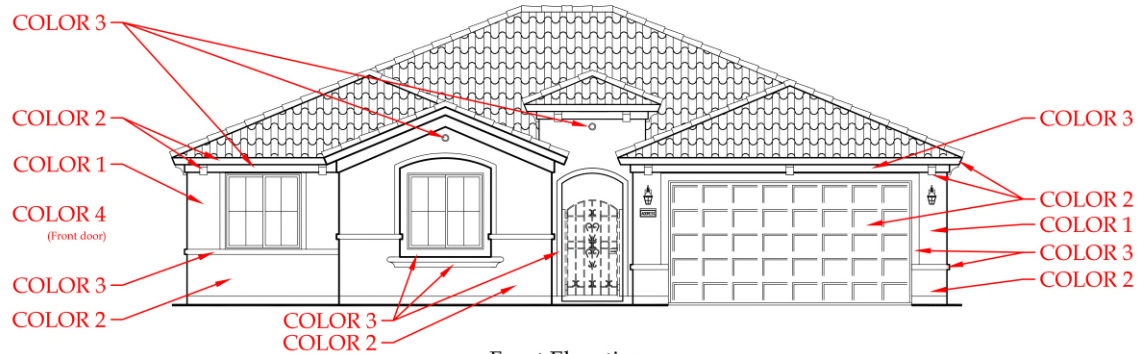

Left Elevation