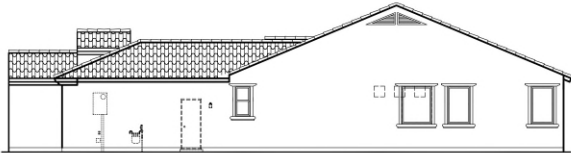

Right Elevation