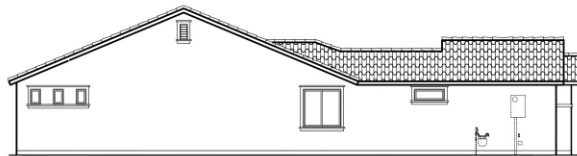

Left Elevation