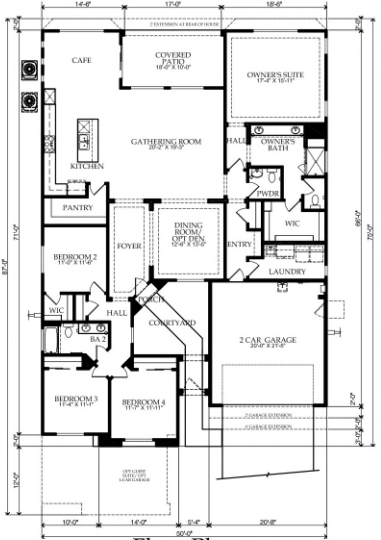

Roof Plan

Floor Plan

5025-8 ■ 2,582 SQ. FT.

(c) Copyright 2017 PulteGroup, Inc.

CAMINO DE OESTE - 5000 SERIES

11/03/17

ELEVATION 'A'