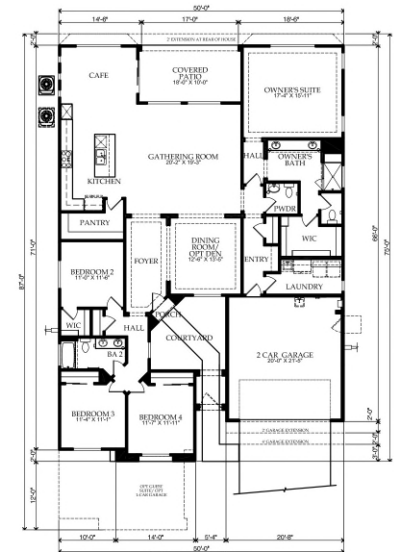

Roof Plan

Floor Plan

5025-8 ■ 2,582 SQ. FT.

(c) Copyright 2017 PulteGroup, Inc.

CAMINO DE OESTE - 5000 SERIES

11/03/17

ELEVATION 'C'